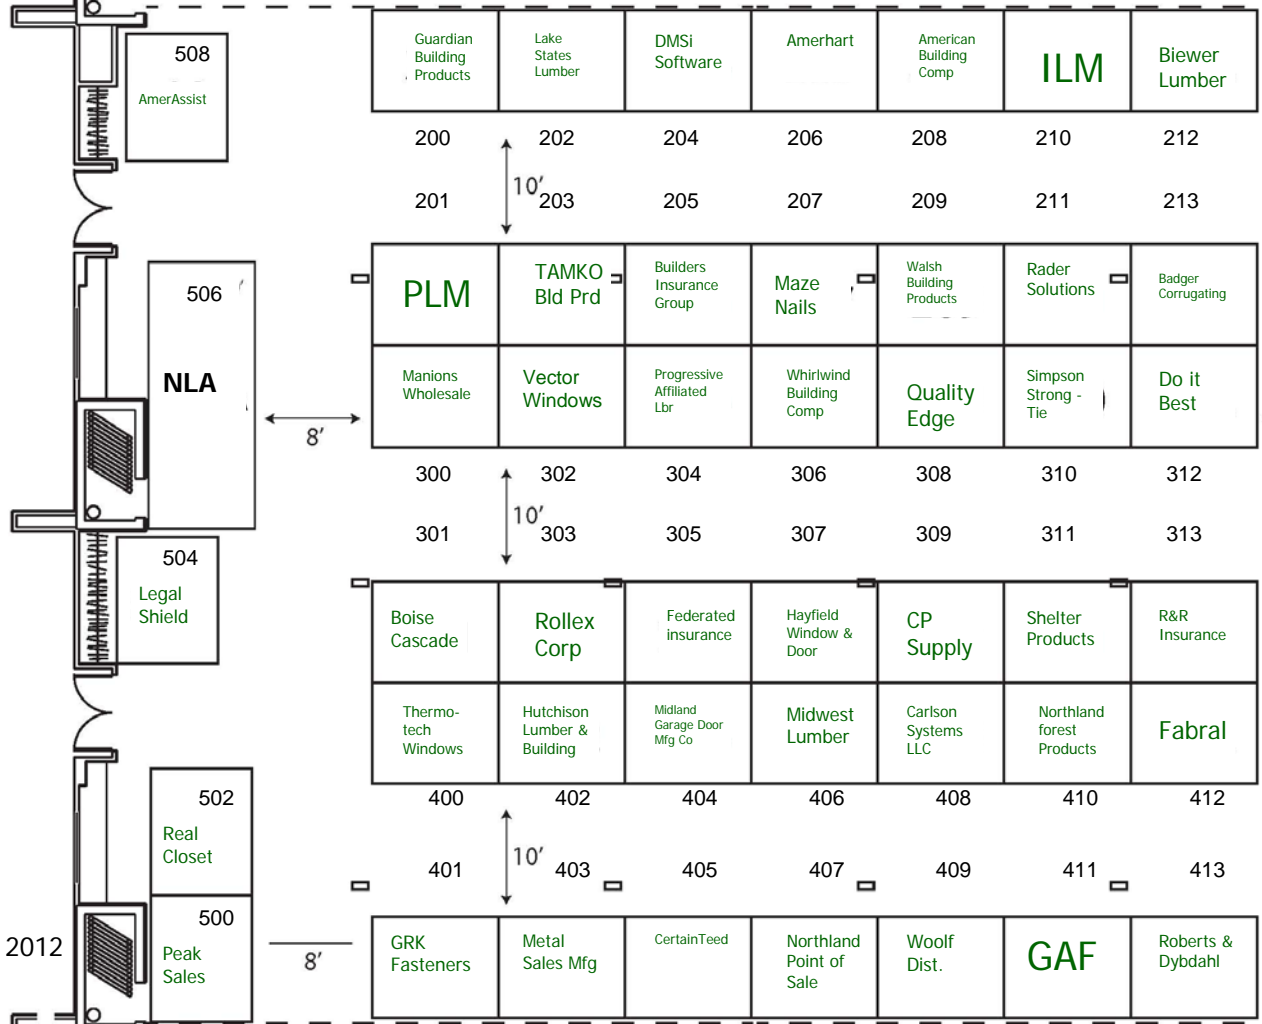

ENTRANCE

Wisconsin Lumber Dealers Convention February 8-9 2012 Kalahari Resort, Wisconsin Dells

See page 2 for a list of reserved booths

Ballrooms A & H

Tuesday, January 31, 2012

Wisconsin Lumber Dealers Convention
February 8-9 2012
Kalahari Resort, Wisconsin Dells
RESERVED BOOTHS